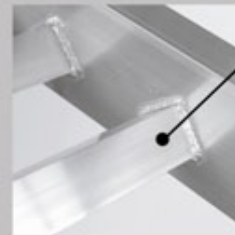

WE SET THE BENCHMARK!

Real Australian Made Quality!

Steel Pins are provided for holding your ramps in place.

A snug, firm fit to your deck.

Unique treads give superior traction yet a smooth ride for Pneumatic Tyres.

MAYBE SAFETY IS YOUR BIGGEST CONCERN ... AND YOU KNOW WHAT'S GOOD FOR YOU WHEN YOU SEE IT!

For Steel or Rubber Tracks, our 'T Series' Treads are recommended.

PERHAPS YOU'RE A BIT LIKE US:- AS FUSSY AS YOUR CUSTOMERS!